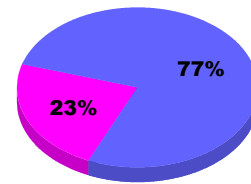

Membership Results 2012-2013

Goal, New, Dropped, Gain/Loss

Legend: Goal (Cyan), Actual (Green), Dropped (Yellow), Gain Loss (Magenta)

Comparison of Membership Gain/Loss

Current Year Compared to the Previous Year

Legend: Current Year (Cyan), Previous Year (Green)

Gender Comparison 2012-2013

Jul/Aug/Sep

Legend: Male (Blue), Female (Magenta)